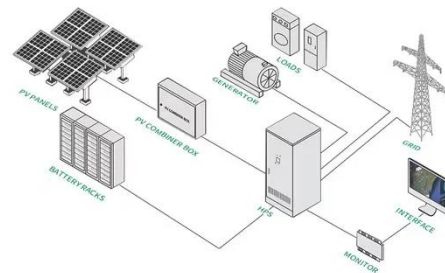

Bringing the Indoors Out: The Ultimate Guide to Outdoor Power and ...

Smart outdoor charging solutions are becoming more popular for accessing critical connections for outdoor events and boosting productivity in outdoor spaces. These solutions optimize charging ...