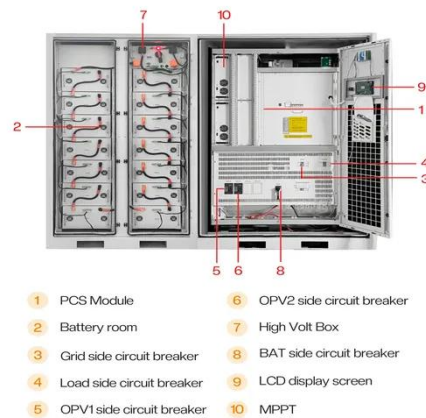

10 Best Mobile Power Stations for All Your On-the-Go Charging Needs

Designed for outdoor enthusiasts and emergency preparedness, the BLUETTI Portable Power Station AC180 stands out with its impressive 1152Wh LiFePO4 battery capacity. It delivers a ...