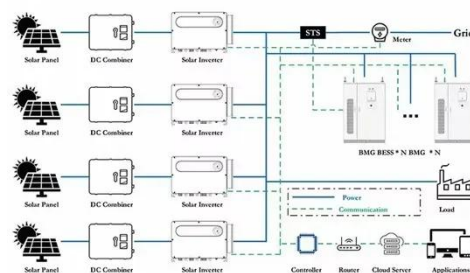

Understanding Outdoor Power Stations: All You Need to Know

Learn all about outdoor power stations, their working principle, charging methods, and application scenarios. Get the complete lowdown in one article from Topwell Power.