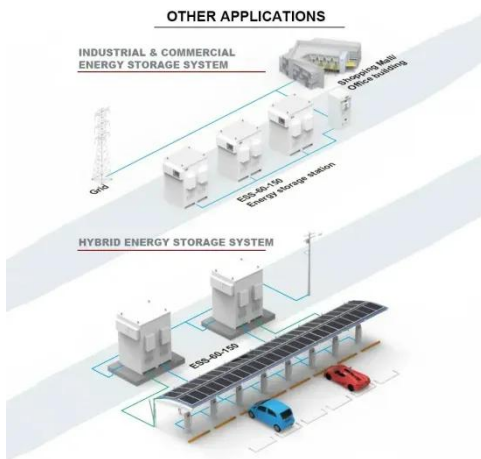

spanish modular battery cabinet, 800mm deep , etrailer

In search of spanish modular battery cabinet, 800mm deep? Browse our trusted collection to uncover the ideal match for your needs!