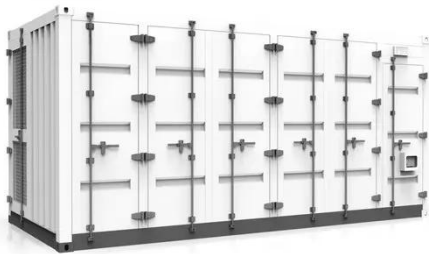

customs and immigration in transit.

Transiting through New Zealand to another country

You are not a transit passenger if you are passing through a New Zealand airport that is not Auckland International Airport. This is because there is no transit area at other airports.

Transiting through New Zealand to another country

Check the criteria for a transit passenger, and if you need a transit visa or an NZeTA to pass through New Zealand to another country.

Galaxy VM UPS Modular Battery Cabinet wide up to 12

...

GVMMODBCW - Galaxy VM UPS Modular Battery Cabinet wide up to 12 strings.