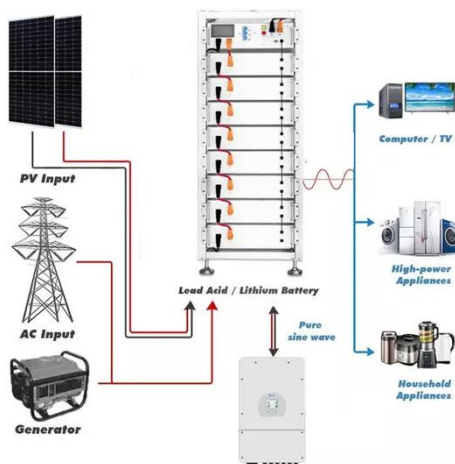

Slim Battery Cabinets

MODIK Battery Cabinets are available in different types for different applications. Battery Cabinets are available as slim type, heavy duty type & rack mountable type for different installation requirements.

Battery Cabinets , Racks , Heavy Duty , Singapore

Our engineers work closely with our clients in designing battery cabinets that are mechanically robust, with electrical disconnects at the correct locations as well as sturdy battery storage shelves.