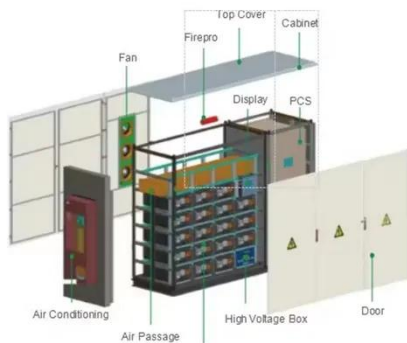

Moldova customized power tool solar energy storage cabinet lithium battery

Moldova customized power tool solar energy storage cabinet lithium

CABINET OF MOLDOVA

In this guide, we will introduce the correct installation steps after receiving the lithium battery energy storage cabinet, and give the key steps and precautions for accurate installation.

...

Custom All in One Cabinet 100kw 200kw 241Kwh 261Kwh 372Kwh ...

Liquid cooling all-in-one solar battery storage system integrates advanced cooling technology with high-efficiency energy storage. 100kw 200kw lithium solar battery designed for seamless solar integration, ...

NEW ENERGY LITHIUM BATTERY SETTLED IN MOLDOVA

The system consists of 4 units of 50kWh and 2 units of 100kWh energy storage cabinets, primarily to address regional power outages and ensure uninterrupted production at the factory.