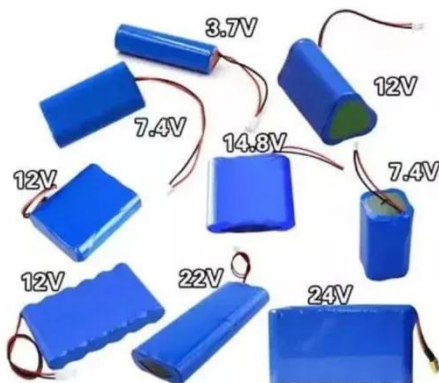

Best 2KW Pure Sine Wave Inverters for Reliable Off-Grid Power

Its pure sine wave output matches utility-grade electricity, ensuring smooth and quiet operation for sensitive electronics like laptops, TVs, and freezers. The inverter includes built-in LED indicators for under ...