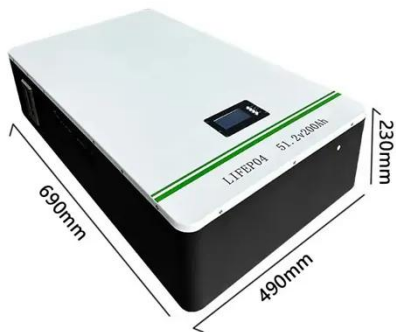

Nephton 2KW 2000 Watt Residential Wind Generator Wind Turbine Full ...

Yes, it is absolutely safe to buy Nephton 2KW 2000 Watt Residential Wind Generator Wind Turbine Full-Auto Control Sine Wave Inverter 96V from desertcart, which is a 100% legitimate site operating in 164 countries.

2KW AC Single Phase Pure Sine Wave Inverter Morocco , Ubuy

Shop the new model 2KW pure sine wave digital gasoline inverter generator at Ubuy Morocco. Small and portable, perfect for all your power needs.

NOVA PURE MAX 2K Pure Sine Wave Inverter , RICH ...

The NOVA PURE MAX 2K from RICH SOLAR is a 2000W, 24V industrial pure sine wave Inverter that is ideal for large loads that require a clean, pure source power.