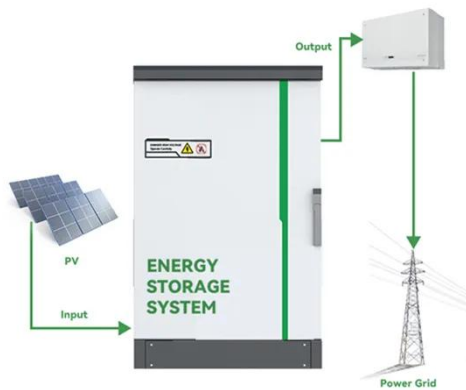

All-in-One Energy Storage Cabinet & BESS Cabinets , Modular, ...

Featuring lithium-ion batteries, integrated thermal management, and smart BMS technology, these cabinets are perfect for grid-tied, off-grid, and microgrid applications.

Outdoor cabinet energy storage system v1.2

Outdoor cabinet energy storage system
Key strengths Support flexible expansion of PV capacity. Support simultaneous access to load, battery, grid, DG, and PV. Integrated EMS function, safe and ...

CATL 90KW/266KWH All-in-one Outdoor Cabinet BESS

Fully Integrated with battery rack, PCS, PV inverters, EMS and power distribution unit; (3*PWS2-30P-NA, 3*PDS1-60K)
Modular design, flexible function configuration:30kW133kWh,60kW133kWh ...

89kwh Outdoor Energy Storage Battery Cabinet