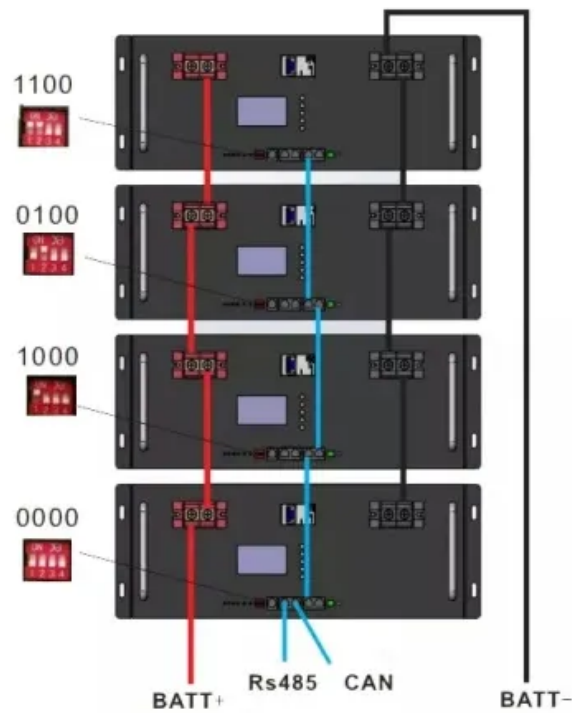

## Moscow off-grid bess cabinet 30kW

---