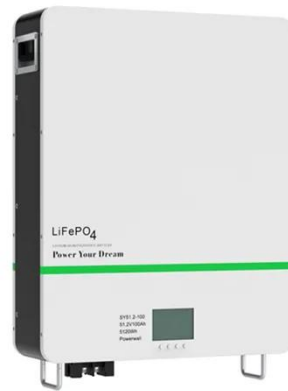

Cabinets 2k+ , Alibaba

Designed for residential and small commercial systems, this cabinet accommodates both lithium-ion and lead-acid batteries with built-in separation to prevent cross-contamination and ensure safety.

Safe And Reliable UPS Battery Cabinet , Solar Battery Cabinet

Two popular types are the UPS battery cabinet and the solar battery cabinet, each serving distinct purposes and catering to unique power needs. In this article, we will explore the differences and ...

LIQUID COOLING ENERGY STORAGE SYSTEM

EMS real-time monitoring
No container design
flexible site layout

Cycle Life
≥8000

Nominal Energy
200kwh

IP Grade
IP55

Discover the best lima+12v440 ah+solar+battery+cabinet products

Search for lima+12v440ah+solar+battery+cabinet products that have been hand-selected by Dwell and our partners. Each product page will tell its back story--including the materials, construction, and ...

luma 12v440ah solar battery cabinet , etrailer