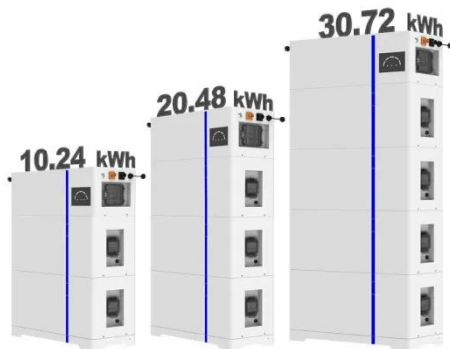

ESS

i want to check my inbox messages

You may login via this link to check your inbox: mail.google

Sign in to Gmail

You can add both Gmail and non-Gmail accounts to the Gmail app on your Android phone or tablet.