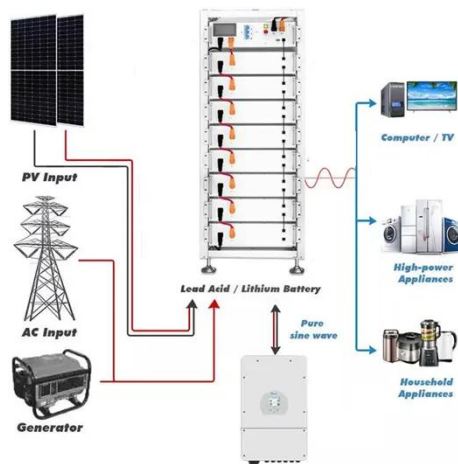

Battery Cabinet for Energy Storage Station: Design, Applications, ...

Summary: This article explores the role of battery cabinets in modern energy storage systems. From industrial-scale power management to renewable energy integration, discover how these systems ...