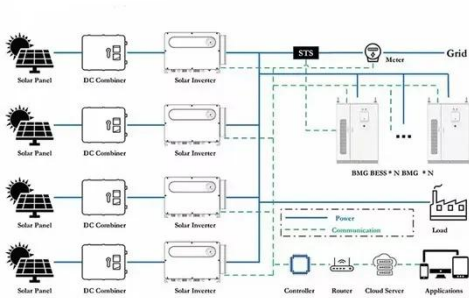

consume?

Many Bits Per Second Takes A Lot of Electricity
5G Will only Increase Our Appetite For Data
Data-Driven Energy Consumption Sustainable
Electricity Consequences of 5G For The Environment
Currently, three percent of the world's energy demand comes from wireless communications(4). Telecom providers expect their energy costs to increase by 150-170 percent by 2026 with the advent of 5G technology, according to a study by Vertiv, a U.S. network service provider. That's almost a threefold increase compared to 4G(5). One 5G base station i See more on jrseco viavisolutions

What is 5G Energy Consumption? - VIAVI Solutions Inc.

Learn how much power 5G networks consume and understand how you can reduce RAN energy use. Does Open Ran Save Energy? The Information and Communication Technology (ICT) ...

How Much Power Does a 5G Base Station Consume? - Smart Solar

On average, a 5G base station consumes between 1,000 to 3,000 watts. This is significantly higher than 4G base stations, which typically consume 500 to 1,500 watts.