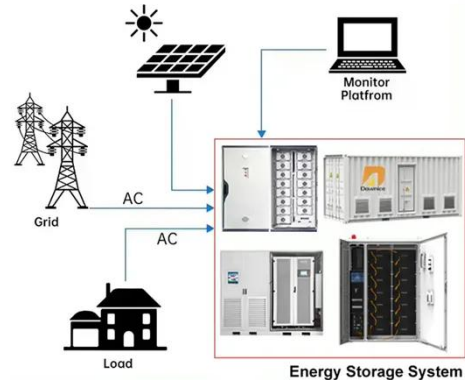

NUKU ALOFA ENERGY STORAGE CONTAINER CUSTOMIZATION

It serves as a rechargeable battery system capable of storing large amounts of energy generated from renewable sources like wind or solar power, as well as from the grid during low-demand periods.

DISTRIBUTED PV GENERATION + ESS

Solarcontainer: The mobile solar system

Our pioneering and environmentally friendly solar systems: Folded solar panels in a container frame with corresponding standard dimensions, easy to unfold thanks to a sophisticated rail system and no ...

Nuku'alofa Energy Storage Charging Pile Installation Plan: Powering a

As Tonga accelerates its transition to renewable energy, the Nuku'alofa energy storage charging pile installation plan emerges as a cornerstone for sustainable urban development.

NUKU"ALOFA ENERGY STORAGE CONTAINER CUSTOMIZATION