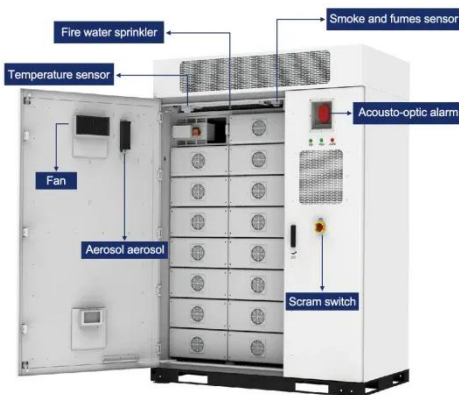

Oceania hotel use of outdoor telecom cabinet hybrid

- ✓ 50KW/100KWH
- ✓ HIGHER POWER OUTPUT IN OFF-GRID MODE
- ✓ CONVENIENT OPERATION & MAINTENANCE
- ✓ PRE-WIRED

Future-Ready Outdoor Cabinets for 5G and Beyond

Discover how outdoor communication cabinets enable 5G with advanced cooling, modular designs, and eco-friendly materials for future-ready telecom networks.

Telecom System Integration and Outdoor Network Enclosures for ...

Westell offers secure, weather-tight outdoor network enclosures to protect electronic equipment for outdoor telecom networks.

Hybrid Outdoor Enclosure Telecom , Integrated Power & Cooling Cabinet

Built with IP-rated protection, hybrid outdoor enclosures ensure reliable operation of telecom equipment in harsh outdoor environments such as base stations, 4G/5G sites, and remote communication ...