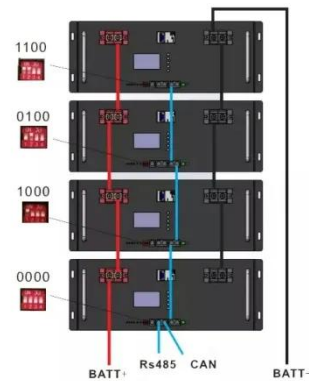

Inversor ON GRID Delta RPI H5A monofasico 5KW 5000w

Opción perfecta para los sistemas residenciales en Argentina. Instalable en interior y al aire libre. Consultas en otras potencias. Envios a todo el país. Atención a instaladores.

Inversor Growatt 5000 5kw On Grid Monofasico Inyeccion A Red

El inversor Growatt 5000 5kW On Grid Monofásico es la solución ideal para quienes buscan optimizar su sistema de energía solar. Con una potencia máxima de operación de 5000 W, este inversor ...

Inversor Híbrido Monofasico 5kw Deye / ARSOLAR

Por eso, te presentamos el inversor híbrido monofasico 5kw Deye modelo SUN-5K-SG04LP1-EU-SM2, una solución de vanguardia diseñada para maximizar el rendimiento de tu instalación de energía ...