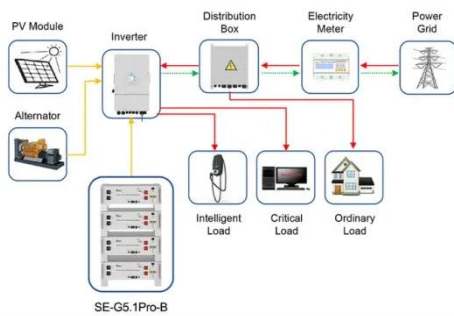

Application scenarios of energy storage battery products

Connectors for energy storage systems

Device and cable connectors that are protected against polarity reversal are ideal for use in energy storage systems. Featuring a rotatable design, touch protection, and mechanical coding, the ...

All-in-One Energy Storage