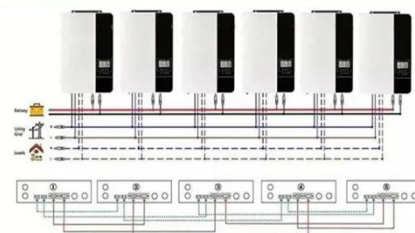

Outdoor Battery Cabinet

It provide a secure thermally managed environment for backup battery systems for telecommunications and cable applications. With durable sandwich panel construction, this air-con.

AC input wires

AC output wires