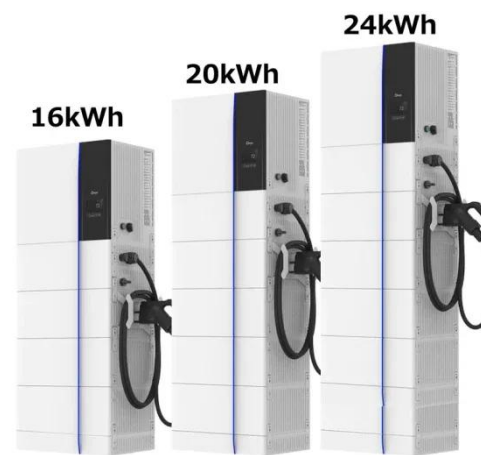

Outdoor Battery Enclosures

Battery Enclosures If you're using batteries with your off-grid system, you will need to protect them from the elements and separated from living areas. Often that means a dedicated enclosure. We supply ...