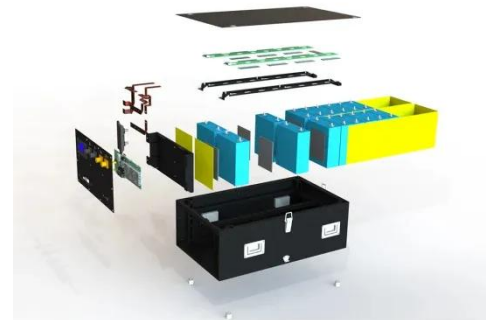

Best Generator Power Distribution Boxes for Temporary and ...

Choosing the right generator power distribution box ensures safe, reliable, and versatile power supply to multiple devices simultaneously. Below is a summary of the top five selected product ...

Best Portable Generator Connection Boxes for Safe and Convenient ...

Choosing the right portable generator connection box depends on several important factors to ensure safe, efficient, and reliable power transfer during outages or when using outdoor ...

30 Amp Generator Power Inlet Box with 25 ft. Extension Cord

Installed outside, where a generator can safely run, the Power Box can be used to supply backup power to your home's main electric grid during emergencies and severe weather. 4-separate knockout ...

When it comes to maintaining a steady power supply during outages, a reliable transfer box for your generator is essential. These boxes enable safe and convenient generator connection to ...

Lower cost
larger system