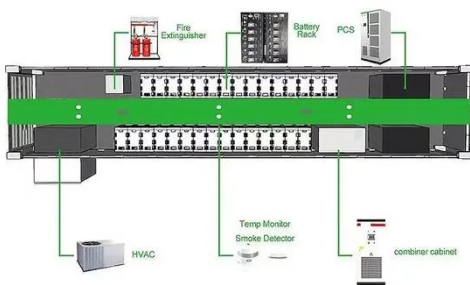

FastCharger 240kW

Features and Benefits Fast Up to 240kW
of DC charging power. Replenish up to
62 miles of range after only 5 minutes of
charging. 400 amp boost cable available
for industry leading charging speeds.