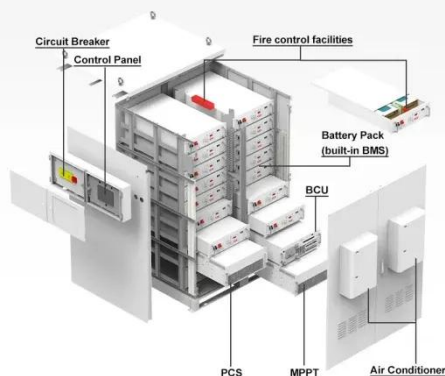

## Electrical Enclosures , Durable Outdoor ...

Discover AZE Telecom's weatherproof outdoor electrical enclosures and durable outdoor cabinets. Protect your electrical and telecom equipment from harsh environments with our IP-rated, ...

## NEMA Outdoor Telecommunications Cabinets , DDB Unlimited

The WOD series enclosures are available in various heights and depths to meet diverse project needs. Our professional Sales staff and CAD-Engineering team are ready to collaborate on state-of-the-art ...