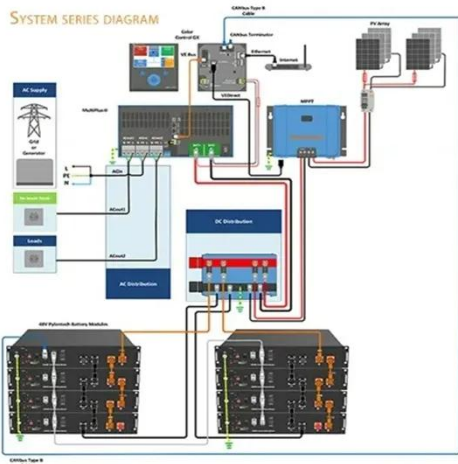

## WiFi BaseStation XG

Tri-radio WiFi 5 AP with 12 spatial streams and a selectable beamforming antenna, designed for high-density applications at large venues.