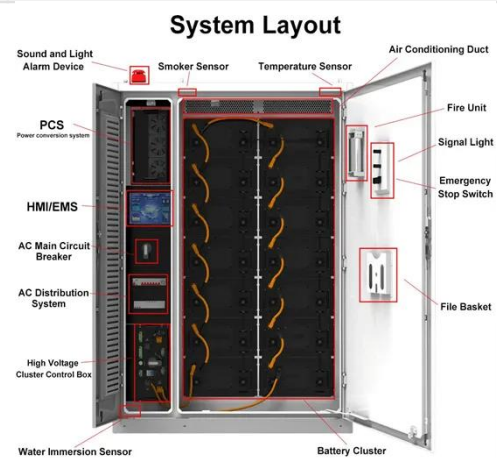

Ubiquiti UniFi WiFi BaseStation XG UWB-XG IEEE 802.11ac 1.70 ...

Save Money and Save Time UniFi comes bundled with a software controller that can be deployed on an on-site PC, Mac, or Linux machine; in a private cloud; or using a public cloud service.