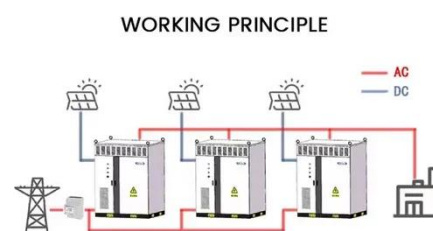

Energy Storage Equipment, Energy storage solutions, Lithium battery

To cope with the problem of no or difficult grid access for base stations, and in line with the policy trend of energy saving and emission reduction, Huijue Group has launched an innovative ...