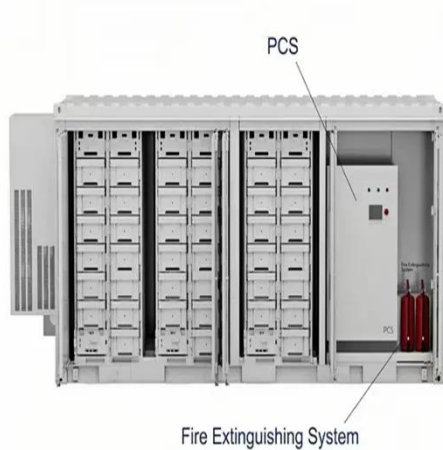

BESS Cabinet

A BESS cabinet is an industrial enclosure that integrates battery energy storage and safety systems, and in many cases includes power conversion and control systems.

125kW All-in-One Liquid-Cooled Solar Energy Storage ...

This 125kW all-in-one liquid-cooled solar energy storage system ...

125kW All-in-One Liquid-Cooled Solar Energy Storage System

This 125kW all-in-one liquid-cooled solar energy storage system integrates high-performance lithium batteries, inverter, and energy management into a single unit, ensuring stable operation and optimal ...

AZE BESS Cabinets

The cabinet save time on-site and provide the customer with a neat, safe

enclosure for their solar system installation. Our solar battery cabinet systems are storing Pylontech lithium-iron phosphate ...