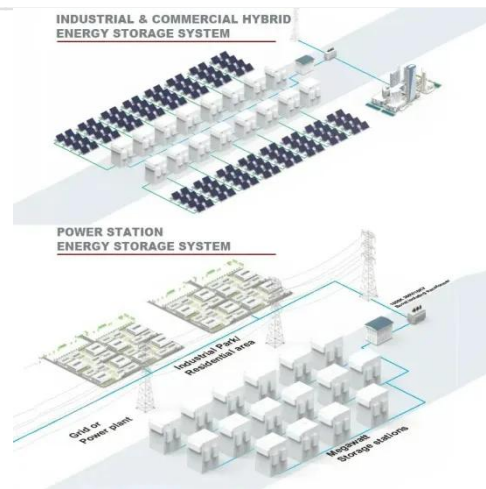

All-in-One Energy Storage Cabinet & BESS Cabinets , Modular, ...

Featuring lithium-ion batteries, integrated thermal management, and smart BMS technology, these cabinets are perfect for grid-tied, off-grid, and microgrid applications. Explore reliable, and IEC ...