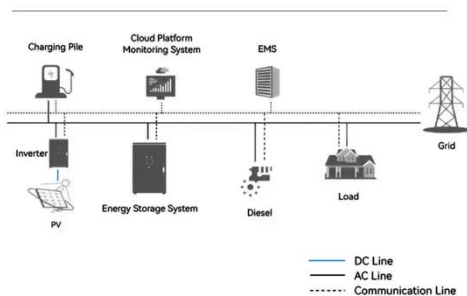

System Topology

40kWh/45kWh/50kWh/55kWh/60kWh BESS Battery

Compact 30kVA all-in-one C& I energy storage system with 40-60kWh options, ideal for small businesses, EV charging, telecom, and microgrid backup.