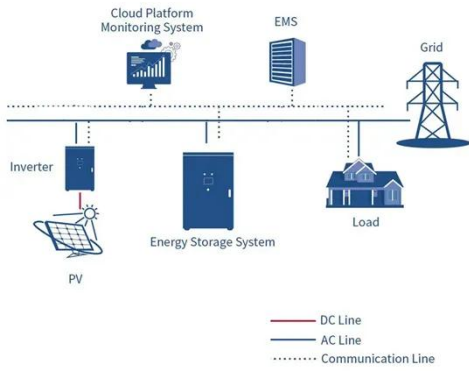

Select the corresponding port based on the communication protocol between the battery and energy storage inverter

(RS485/CAN), and then insert the communication cable into the port.

Contact Us

For catalog requests, pricing, or partnerships, please visit:
<https://59empagm.pl>