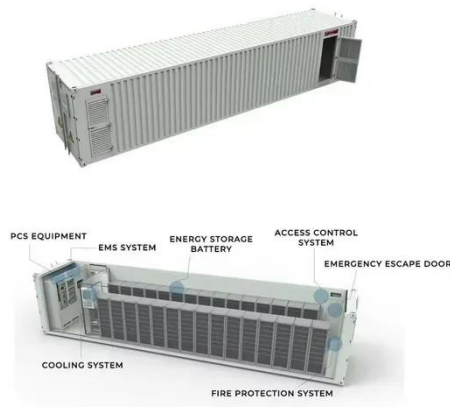

Jinko Solar 615W N-Type Bifacial Solar Panel - Tiger Neo Series , High

Part of the acclaimed Tiger Neo N-Type series, this 615W solar panel combines cutting-edge cell technology with advanced durability, making it a top choice for residential, commercial, and industrial solar installations.