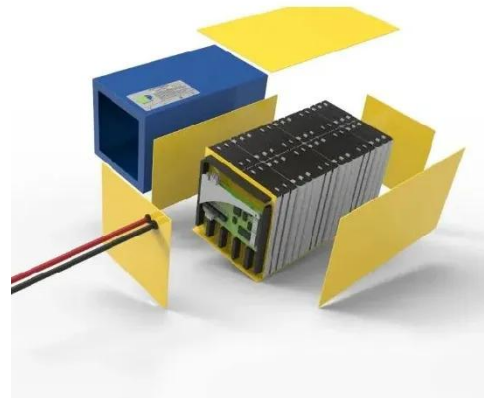

Photovoltaic panel 615wp

Photovoltaic panel 615wp

Our Lifepo4 batteries can be connected in parallel and in series for larger capacity and voltage.

RISEN SOLAR N-type TOPCon 615Wp BIFACIAL Solar Panel

This high-power, low amps with high voltage, N-type modules with Tunnel Oxide Passivating Contacts (TOPCon) technology offer lower LID/LeTID degradation and better low light performance. Risen N-type 615W BIFACIAL ...

Jinko 615 Watts Solar Panel

Premium quality 615 Watt Jinko solar panel with longer durability, higher efficiency rate, and optimized temperature coefficient, great for residential and commercial solar installation.

With a peak power output of 615 W and an efficiency of 22.8%, this panel ensures high energy yield and excellent performance in various environmental conditions. The panel features 144 half-cut cells, which ...