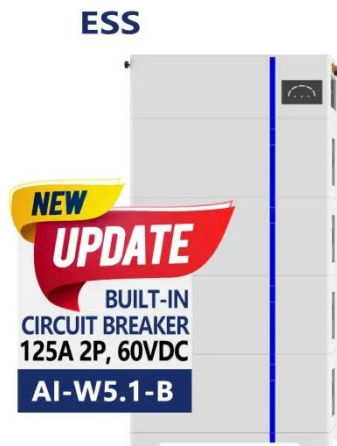

Panel. Designed with advanced N-type TOPCon technology, it delivers superior performance, zero LID loss, and unparalleled durability for ...

Jinko Solar 615W N-Type Bifacial Solar Panel - Tiger Neo Series , High

Part of the acclaimed Tiger Neo N-Type series, this 615W solar panel combines cutting-edge cell technology with advanced durability, making it a top choice for residential, commercial, and industrial solar installations.

Longi 615 Watt Hi-Mo 7 Bifacial Series Solar Panel

Longi 615 Watt Hi-Mo 7 Bifacial Series Solar Panel LONGi Solar SKU: LR7-72HGD-615M Availability: 4-6 weeks

LONGi Solar Hi-MO 7 V2 615Wp Bifacial Photovoltaic Panel

LONGi Solar Hi-MO 7 V2 615Wp Bifacial