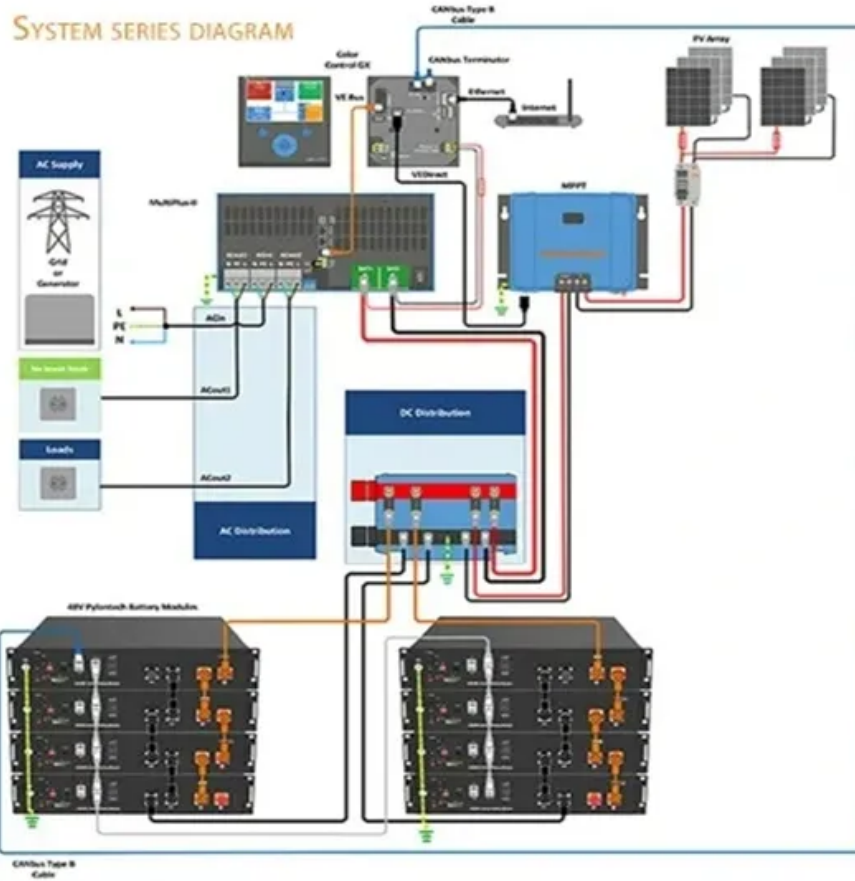

Photovoltaic panel above pedal tool

Photovoltaic panel above pedal tool

High Voltage Solar Battery

Fluke Module Lift(TM) , Streamline Solar Panel Installation

The Fluke Module Lift(TM) is designed to safely and quickly transport a PV module to a roof, streamlining the installation process of solar panels. This innovative tool enables you to lift solar modules to the ...

PV Connection Solar Tool Set, 6-Piece

Klein Tools complete PV Connection Solar Tool Set is designed to easily install and maintain solar panels. The Klein Tools professional kit includes the essential tools for installation and maintenance, ...

Tool Recommendations

Recommended Tool List for PV Solar Module Installation. Designed to increase efficiency of RoofTrac ®, GroundTrac®, and SolarWedge® installations. Makes solar rail and racking system installation time ...

Solar PV Installation Essentials: A Guide To Tools And Equipment

Wrenches are needed to tighten bolts and nuts, while wire strippers are used to remove insulation from the solar panel wires. A multimeter is used to test the voltage and current of the solar ...