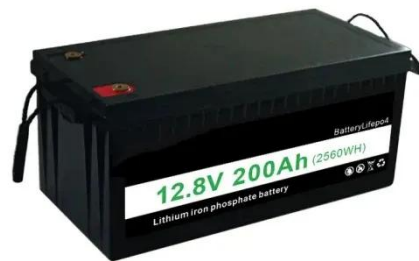

BiPV Solar Glass for Greenhouses , Heliene

Replacing the glass panels on greenhouse roofs, Heliene's GiPV modules allow greenhouses to run on 100% renewable energy which dramatically reduces energy bills - up to 40-60% savings according ...