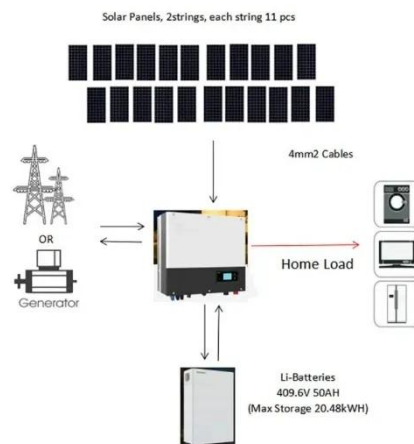

PORT LOUIS PHOTOVOLTAIC ENERGY STORAGE SYSTEM

Technological advancements are dramatically improving solar storage container performance while reducing costs. Next-generation thermal management systems maintain optimal operating ...