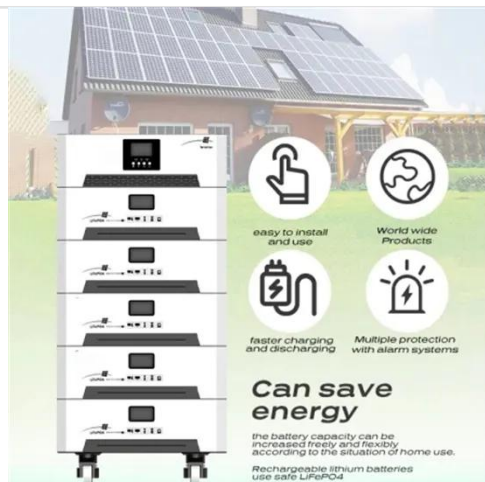

- ☒ 50KW/100KWH
- ☒ HIGHER POWER OUTPUT IN OFF-GRID MODE
- ☒ CONVENIENT OPERATION & MAINTENANCE
- ☒ PRE-WIRED

Ess All in One Cabinet 100kw 200kwh IP54 Hybrid Inverter Battery Energy Storage Power System, Find Details and Price about Energy System Storage Home Hefei Energy Storage System from Ess All in ...

Cabinet Type Residential Storage Battery

Our 200KWh outdoor cabinet energy storage system works with PowerNet outdoor control inverter cabinets for modular expansion. This means you can meet the needs of large-scale applications ...

Praia - Travel guide at Wikivoyage

Praia -- literally "Beach" in Portuguese -- is Cape Verde 's capital and busiest city. While it's maybe not comparable to a western metropolis, with a population of only about 159,050 (2017), one in four ...

200kWh LiFePO4 Energy Storage Battery Cabinet with 80kW Hybrid ...