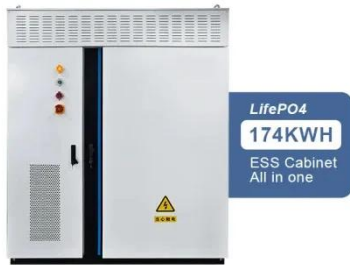

Praia, the capital of Cape Verde, is not only the largest city in the country but also the cultural and political heart and soul of the archipelago. Located on the island of Santiago, it is the main starting ...

All-in-One BESS Cabinet PQA-C Series High Voltage 50KW/200KWh

All-in-One BESS Cabinet PQA-C Series High Voltage 50KW/200KWh. Battery Energy Storage System Outdoor Cabinet,with outdoor hybrid inverter,customize power & energy available.