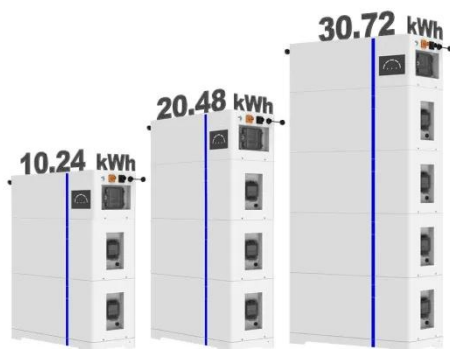

ESS

Weatherproof Outdoor Electrical Enclosures , Durable Outdoor Telecom

Discover AZE Telecom's weatherproof outdoor electrical enclosures and durable outdoor cabinets. Protect your electrical and telecom equipment from harsh environments with our IP-rated, ...

Acconet 20U Outdoor