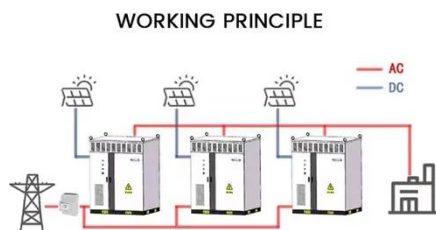

20kWh Solar Battery Cabinet for Off-Grid Backup Power Systems

Durable 20kWh solar energy storage cabinet designed for off-grid and backup power. Provides reliable energy supply for remote and hybrid systems.