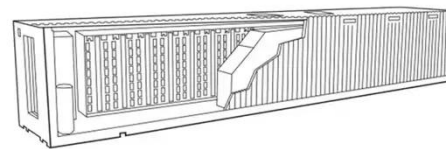

20kWh Solar Battery Cabinet for Off-Grid Backup Power Systems

Durable 20kWh solar energy storage cabinet designed for off-grid and backup power. Provides reliable energy supply for remote and hybrid systems.