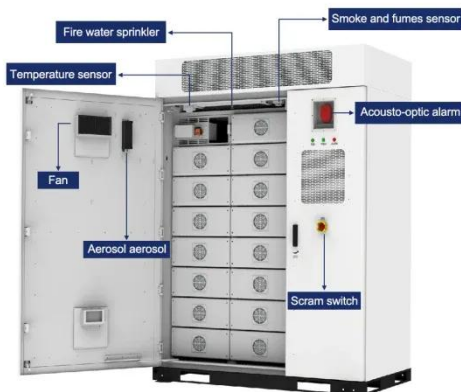

Communication Base Station Energy Solutions

Many remote areas lack access to traditional power grids, yet base stations require 24/7 uninterrupted power supply to maintain stable communication services.