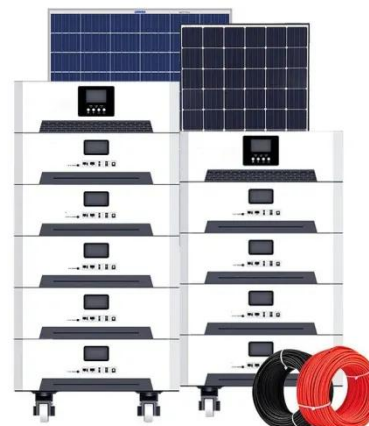

Revolutionising Connectivity with Reliable Base Station Energy Storage