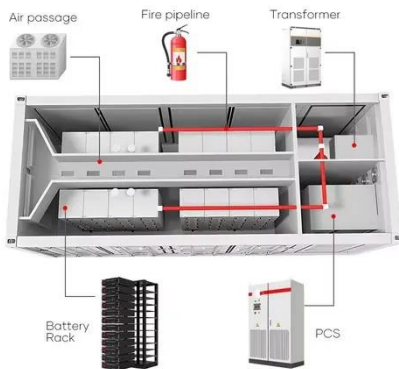

Electric cars prices in KSA, specifications and reviews

Buy new & used electric cars for sale on Yallamotors KSA, the top cars marketplace from best car dealers at best prices. Sell your car FREE online on Yallamotor.