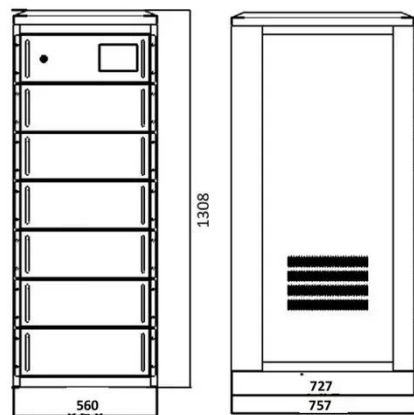

### ROYU CIRCUIT BREAKER (RSB)

Protects the electrical circuit from damage caused by overload electricity or short circuit. Once it detects a problem it automatically trips and cuts off the power. Dimension: L x W x H ( 14.3cm x 7cm x 5.4cm ...