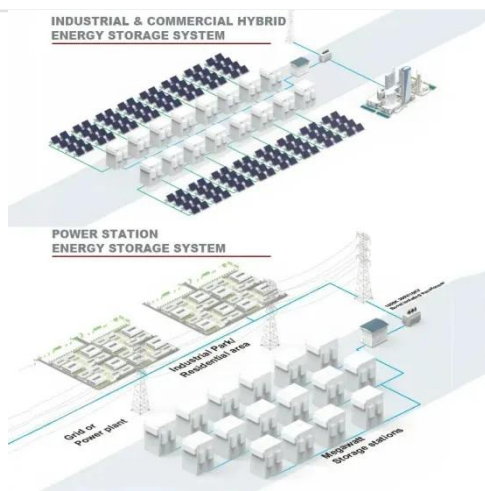

Generator Connection Cabinets

The Generator Connection Cabinet (also known as a "tap box" or "docking station") provides a quick and convenient station to connect a portable generator to a facility's electrical power distribution system.

Generator Docking Stations

Typically in lower amperage situations, this product is taking the place of a double throw transfer switch and a secondary camlok connection cabinet mounted adjacent to this switch. We incorporated both ...