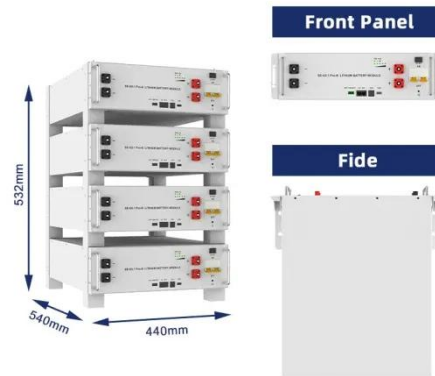

Outdoor Telecom Cabinets & Enclosures , NEMA-Rated

Whether you need a compact fiber distribution unit or a large UPS enclosure, each outdoor telecom box can be configured to support integrated power, fiber optic, and data systems within our facility.

New Terminal 1 Opens at San Diego International Airport

Owned and operated by San Diego County Regional Airport Authority (Airport Authority), San Diego International Airport (SAN) is one of the busiest single-runway commercial service ...

Outdoor Telecom Cabinets

Designed to save deployment cost and time, our innovative solutions include