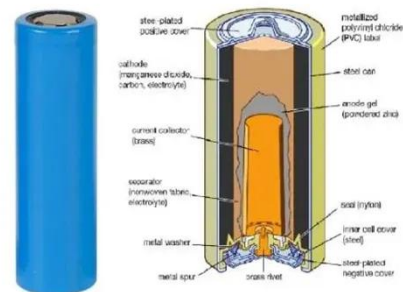

Outdoor Telecom Cabinet

Learn about their features, including weatherproofing, temperature control, and space optimization, making them ideal for outdoor installations in remote locations and urban settings.

San Diego International Airport , SAN

Find live flight tracking info, arrivals and departure times, news releases and blog posts, travel tips at [SAN](#) .