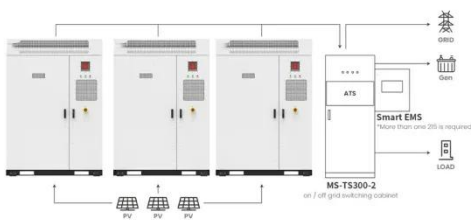

Application scenarios of energy storage battery products

Belltown Map

Discover Belltown from above in high-definition satellite imagery. From Arabic to Spanish--"Belltown" goes by many names. Discover other places named "Belltown". Explore places such as Central ...

Solar Photovoltaic Power Generation Systems: Illuminating the ...