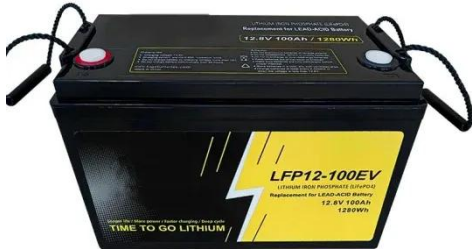

wave power inverter, such as 12V pure sine wave inverter, 24V pure sine wave inverter, 48V pure sine wave inverter and pure sine wave ups inverter.