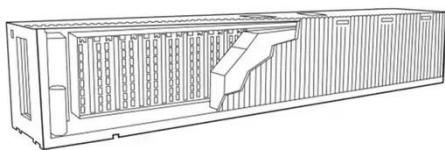

## Mission Solar Panel 320W 60 cell PV Module MSE320SR8T

This panel is a 60 cell solar panel featuring a sleek, all-black design

coupled with outstanding power output. Its design makes it ideal for residential and commercial rooftop systems.