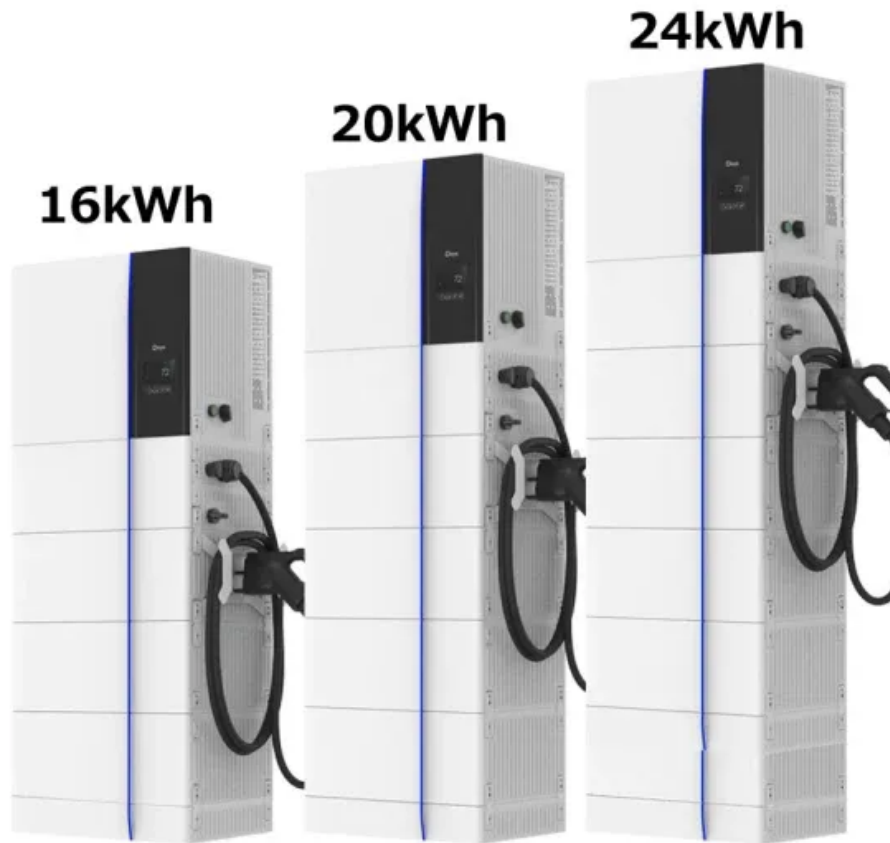

Single-pole adjustable tilt photovoltaic bracket

Single-pole adjustable tilt photovoltaic bracket

POLE MOUNT BRACKET FOR 1 SIDE MOUNT SOLAR PANEL

This single solar panel pole bracket installs quickly and supports 1 panel. Compatible with panels sizes up to 170 watts. The angle adjusts easily allowing optimal sunlight according to the season. Built with ...

PV1X130POLE - Adjustable Solar Side Pole Mount Bracket - Fits 1 ...

This single solar panel pole bracket installs quickly and supports 1 panel. Compatible with panels sizes up to 170 watts. The angle adjusts effortlessly allowing optimal sunlight according to the season. Built ...