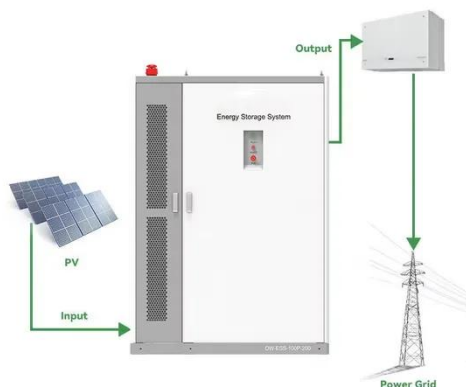

Residential PV-SKYWORTH

Skyworth delivers high-efficiency solar panels, robust mounting systems, and trusted PV inverters--backed by local Skyworth EPC teams for smooth installation and reliable, long-term solar performance tailored to your ...