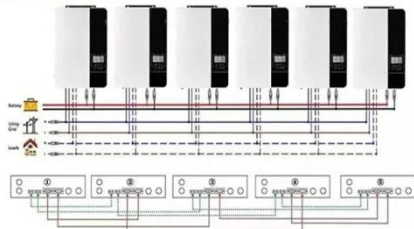

Solar Pumping Inverter with AC and Solar Priority 750W to 22KW

This article explores the core features of solar pump inverters, the importance of advanced control technologies like vector control, and how to choose models that match real-world operational ...

How to Select the Right Solar Pump Inverter for Reliable and Cost