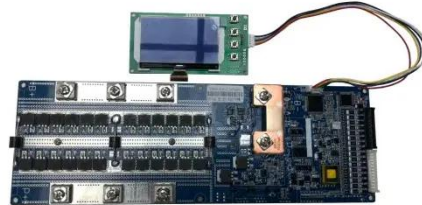

Outdoor Integrated Energy Storage Cabinet

Our innovative modular design caters to diverse application needs, offering eco-friendly, high-yield solutions. Our mission: to green every watt of electricity generation and maximize every watt's value, ...

Outdoor Power Cabinet , Power Cabinet , NPX06-H1

LongXing outdoor power cabinet provides flexible size options, offers the ideal enclosure solution to build the whole base station inside.

241kWh Outdoor Cabinet Battery Energy Storage System

Polinovel CBS240 Outdoor Cabinet Battery Energy Storage System is tailored for high capacity power storage, ideal for large-scale renewable energy generation, PV self-consumption, off-grid ...

◆ PRODUCT INFORMATION ◆

- BATTERY CAPACITY
  50kWh-500kWh
- DC VOLTAGE RANGE
  400V-1000V
- DEGREE OF PROTECTION
  IP54
- OPERATING TEMPERATURE RANGE
  -10-50°C

IP65 Outdoor Floor Mounted New Power Cabinet & Solar