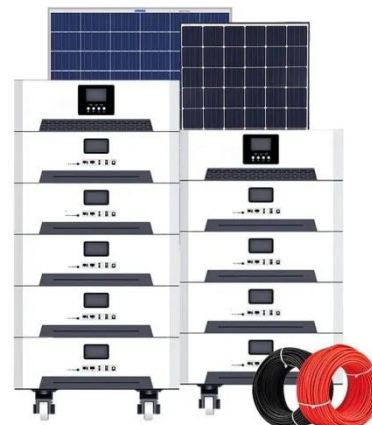

Base station energy storage expert , EK Solar Energy

EK Solar Energy provides professional base station energy storage solutions, combined with high-efficiency photovoltaic energy storage technology, to provide stable and reliable green energy support for ...