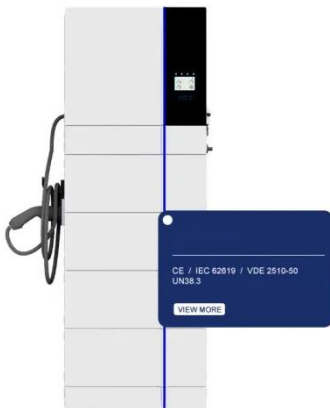

Telecom Base Station PV Power Generation System Solution

The communication base station installs solar panels outdoors, and adds MPPT solar controllers and other equipment in the computer room. The power generated by solar energy is used by the DC load of the base ...