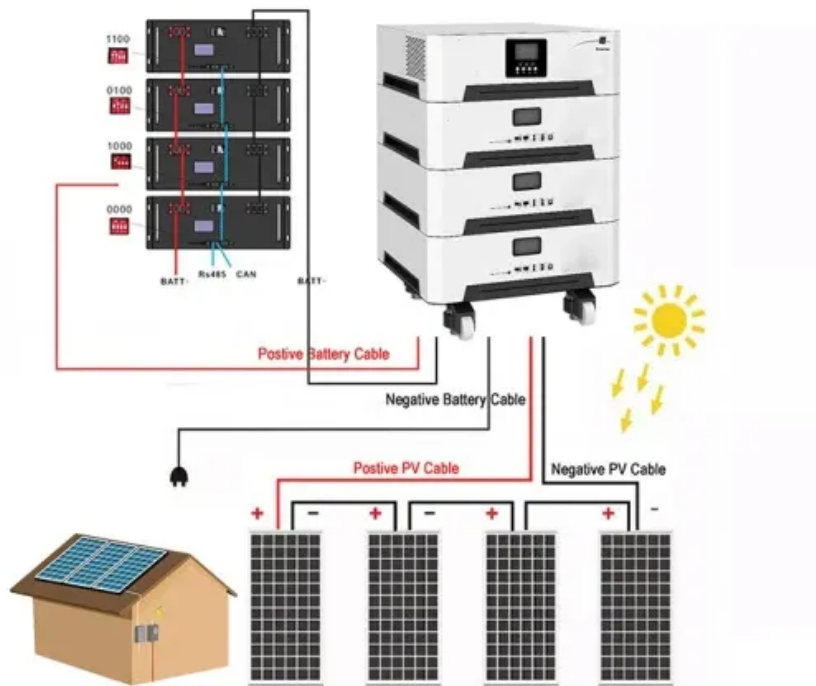

Solar telecom integrated cabinet ems link

Solar telecom integrated cabinet ems link

Integrated Solar & Battery Cabinet for Remote Telecom Systems

Designed for remote locations, it integrates solar controllers, inverters, and lithium battery packs to ensure stable and continuous power for telecom equipment, surveillance systems, and off-grid applications. Its ...

Indoor Photovoltaic Telecom Energy Cabinet

They transform solar-sourced DC into AC and store unused energy in high-performance battery packs, providing clean, renewable backup energy to mission-critical telecom equipment.

Solar-Powered Telecom Cabinet

With this solar-powered solution, telecom operators can reduce their reliance on the grid and ensure uninterrupted communication services even in remote areas. This telecom cabinet is equipped with a built-in ...

...

the solar telecom integrated cabinet ems is built in banpo

An Outdoor Photovoltaic Energy Cabinet is a fully integrated, weatherproof power solution combining solar generation, lithium battery storage, inverter, and EMS in a single cabinet.