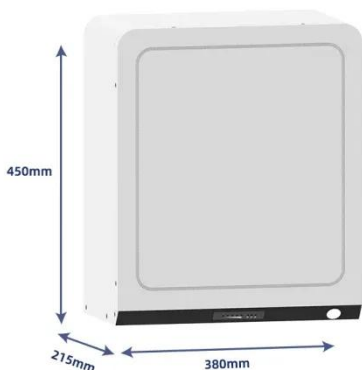

OUTDOOR TELECOM COMMUNICATION CABINET IP55 32U 1 7M ...

Designed for outdoor deployment, the cabinet features weather-resistant construction, efficient ventilation or air conditioning, and options for battery and DC distribution integration.