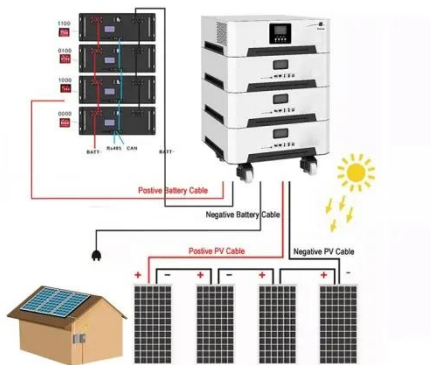

Energy Storage for Communication Base

Our energy storage solution is flexible in design and can be seamlessly integrated with various existing base station power systems. The modular design can better adapt to different types of base stations, reducing ...

Pole-Type Base Station Cabinet for Communication and Energy