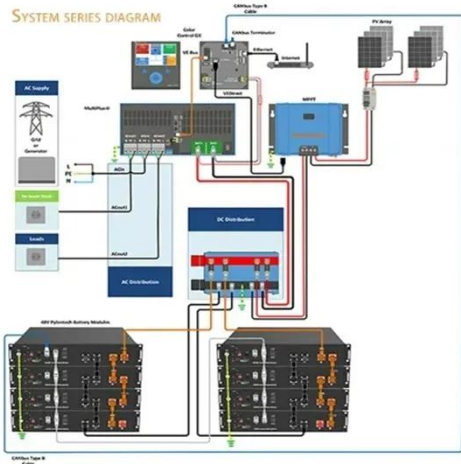

Spanish communication base station energy management system c