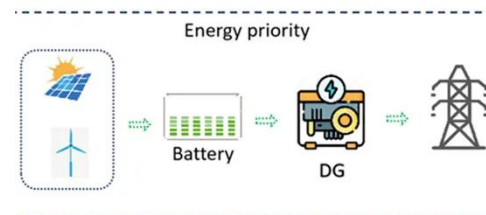

Telecom Site Energy Storage Cabinet

The outdoor photovoltaic energy cabinet can provide reliable housing for network servers, edge computers, professional equipment, monitoring systems, photovoltaic, and battery systems.