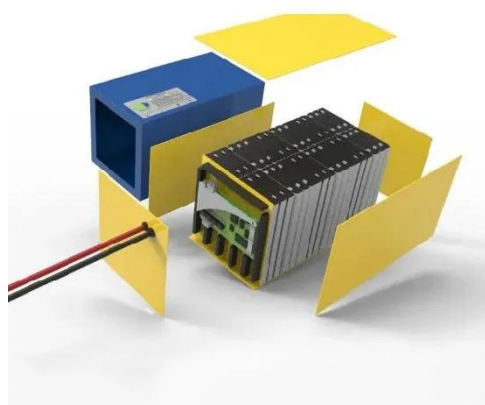

## Sucre outdoor telecom cabinet 15kW

### TELECOM EQUIPMENT CABINET , ICEENG CABINET

15kW Data Center Cabinet for Residential Community What is a DC series cabinet?Our DC Series is the Data Center Standard for high-capacity, high-weight load rated, feature-rich cabinets.. What is a Ten ...