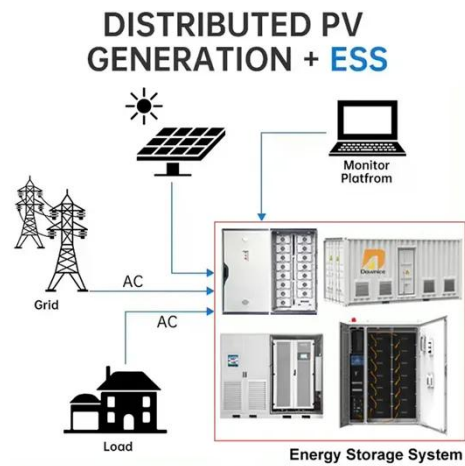

Shanghai Huijue Technologies Group Co., Ltd. Products:Outdoor Cabinets and Solution/Data Center and Solution/FTTX Products and Solution/Site Energy Solution, Renew Energy/C& I Energy Storage ...

Contact Us

For catalog requests, pricing, or partnerships, please visit:
<https://59empagm.pl>