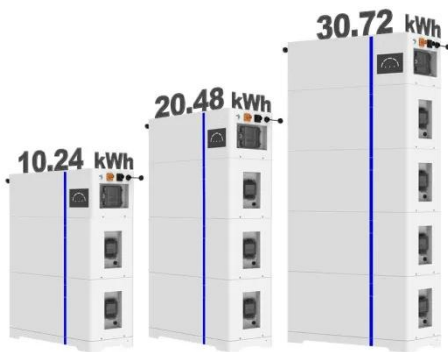

Tesla outs first American solar panel with 18 energy zones and fast

The new Tesla solar panel modules use their frames as rails to attach to the respective mounts, speeding up installation by a third.

ESS

Tesla's New 420W Solar Panel Delivers Better Shade Performance ...

Tesla has introduced a new 420W Solar Panel alongside an updated Panel Mount system aimed at boosting energy production while significantly reducing installation time. The latest ...

Tesla Bets Big on U.S.-Made Solar With New York Expansion

This expansion follows Tesla's recent unveiling of a new generation of U.S.-made solar panels and a redesigned mounting system, which the company says can cut installation times by up ...

Zep Tesla Solar Complete Mounting Block and Flashing Insert