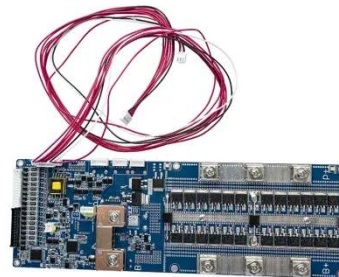

Tesla Solar Review 2026: Power Your Home Smarter

Tesla Solar offers solar panels, solar batteries, and solar roofs, providing homeowners comprehensive system design and full project management from initial consultation through ...